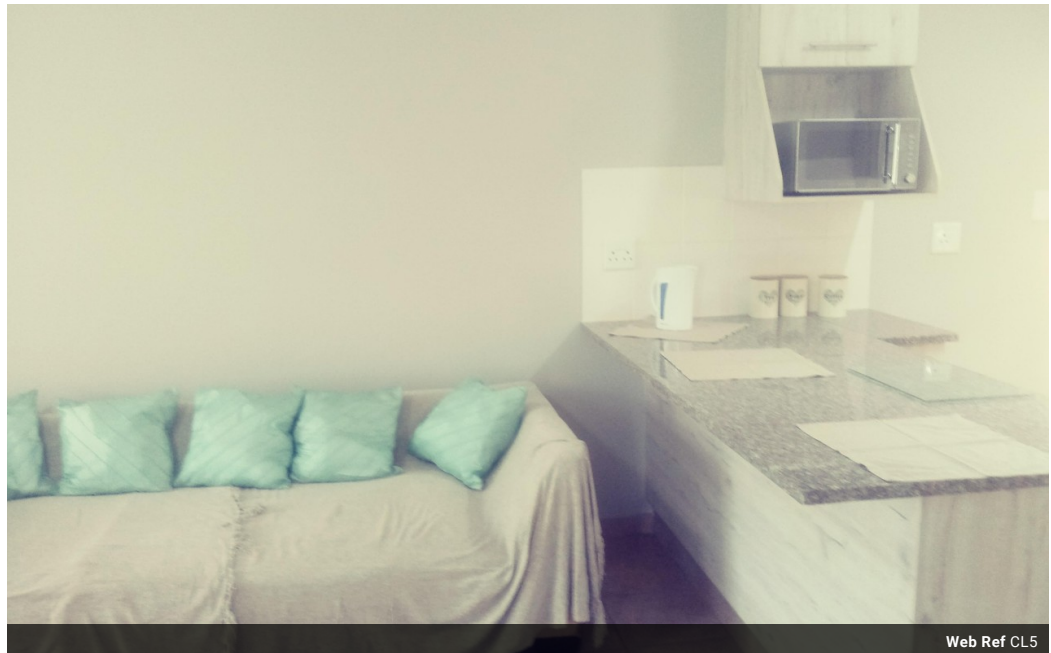

Rhulani Baloyi
071 611 5098
rhulani@csirentals.co.za

Contact Head Office

011 805 6316

Third Floor Office Block F
Hertford Office Park
90 Bekker Rd
Vorna Valley
Midrand