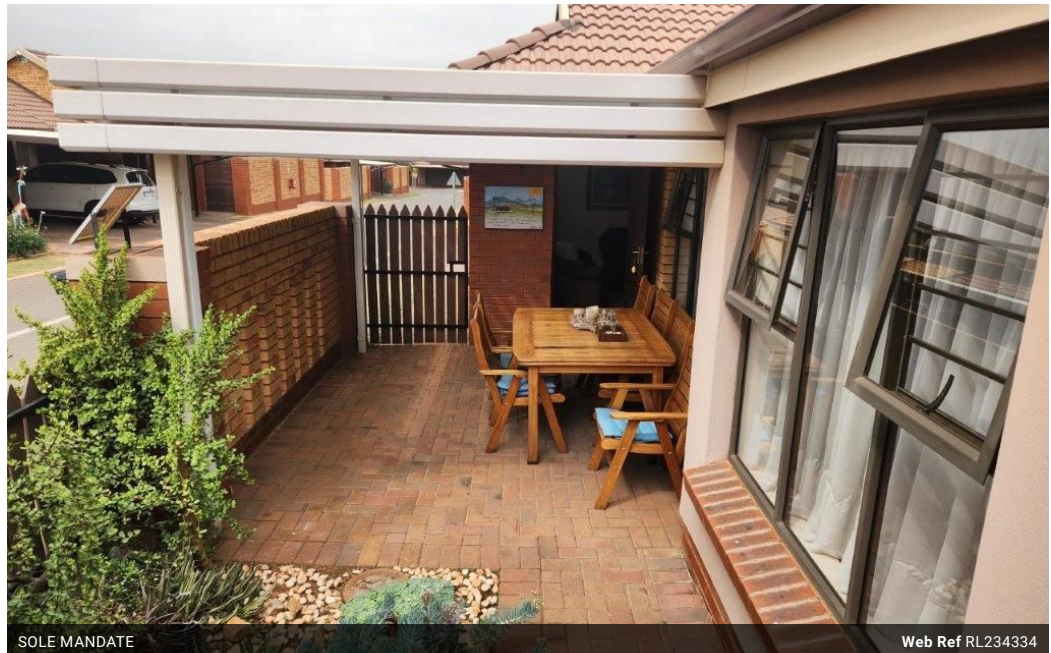

Ruan Erasmus
071 481 6199
ruan@csisales.co.za

Contact Head Office

011 805 6316

Third Floor Office Block F
Hertford Office Park
90 Bekker Rd
Vorna Valley
Midrand

R2,490,000

Monthly Bond Repayment R25,701.49
Calculated over 20 years at 11% with no deposit.

Transfer Costs R114,920.00   **Bond Costs** R38,415.00
These calculations are only a guide. Please ask your conveyancer for exact calculations.

Monthly Levy R3,916   **Monthly Rates** R1,166

3   2   2

3 Bedroom Simplex - Eldoraigine retirement estate

3 bedrooms / 2 bathrooms / Covered patio / Double garage / Double parking / Excellent condition /

The service centre boasts a broad range of services and amenities.

These include:

- Hair salon
- Beauty salon
- Library
- Community hall(Church on Sunday's, dance classes, exercise and pilates classes, guest artists performing, games room, market days and much more)
- Restaurant
- Kiosk
- Bus service
- Cleaning service
- Laundry service
- Doctors rooms
- Frail care

Features

Pets Allowed		Yes			
Interior		Exterior		Sizes	
Bedrooms	3	Garages	2	Floor Size	124m²
Bathrooms	2	Carports / Parkings	2		
Kitchens	1	Security	Yes		
Recep. Rooms	2	Pool	No		
Furnished	No	Views	False