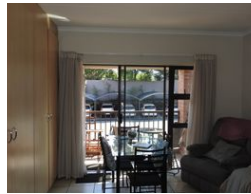

Ruan Erasmus
071 481 6199
ruan@csisales.co.za

Contact Head Office

011 805 6316

Third Floor Office Block F
Hertford Office Park
90 Bekker Rd
Vorna Valley
Midrand

Web Ref RL234015

R545,000

Monthly Bond Repayment R5,625.43
Calculated over 20 years at 11% with no deposit.

Transfer Costs R21,217.00   **Bond Costs** R15,795.00

These calculations are only a guide. Please ask your conveyancer for exact calculations.

Monthly Levy R2,563.4   **Monthly Rates** R530

0.5   1

Bachelor - Douglasdale retirement village

Bachelor apartment for sale in Douglasdale retirement village.

Easy access to the facilities / Balcony / Excellent condition /

The service centre boasts a broad range of services and amenities.

These include:

- Hair salon
- Beauty salon
- Library
- Community hall(Dance classes, Exercise classes and Pilates, Guest artists performing, Pub&Grub, Party time, Market days every Thursday, Wine tatsings, Braai days, Fine dine evenings, Church on Sundays and many other activities)
- Pool (Aqua aerobics)
- Restaurant
- Kiosk
- Bus service
- Cleaning service

Features

Interior		Exterior		Sizes	
Bedrooms	0.5	Security	Yes	Floor Size	34m²
Bathrooms	1	Pool	Yes		
Kitchens	1	Views	False		
Recep. Rooms	1				
Furnished	No