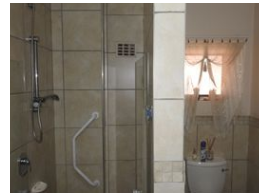

Web Ref RL234015