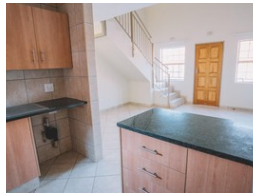

Precious Mashishi
066 305 2368
precious@csirentals.co.za

Contact Head Office

011 805 6316

Third Floor Office Block F
Hertford Office Park
90 Bekker Rd
Vorna Valley
Midrand

UNDER OFFER

Web Ref RL12805