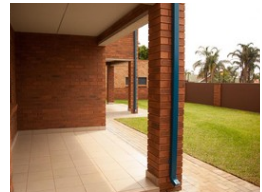

Rhulani Baloyi
071 611 5098
rhulani@csirentals.co.za

Contact Head Office

011 805 6316

Third Floor Office Block F
Hertford Office Park
90 Bekker Rd
Vorna Valley
Midrand

RENTED

Web Ref RL13813

R4,950 pm

Lease Period 12 months
Annual Escalation -

Availability Immediately

Deposit -

2 1

2 Bedroom Apartment Rented in Chantelle

Platinum Manor Security Estate.

- The first and unique complex in the North, with unique and spacious rooms.
- In the heart of the North where everything is accessible.
- Product: 2 Bedrooms, 1 Bathrooms
- 2 bedroom units
- Family oriented
- carport.
- Built in kitchen units with granite tops
- Built in wardrobes in all bedrooms
- Security:
- Armed response
- Guards on duty at gates
- Electric fence
- CCTV Cameras
- Locality:
- 2km from Wonderpark mall
- 5km to Rosslyn
- 15 minutes to Pretoria C R D

Features

Interior

Bedrooms 2
Bathrooms 1
Kitchens 1
Recep. Rooms 1
Furnished No

Exterior

Carports / Parkings 1
Security Yes
Pool No
Views Yes