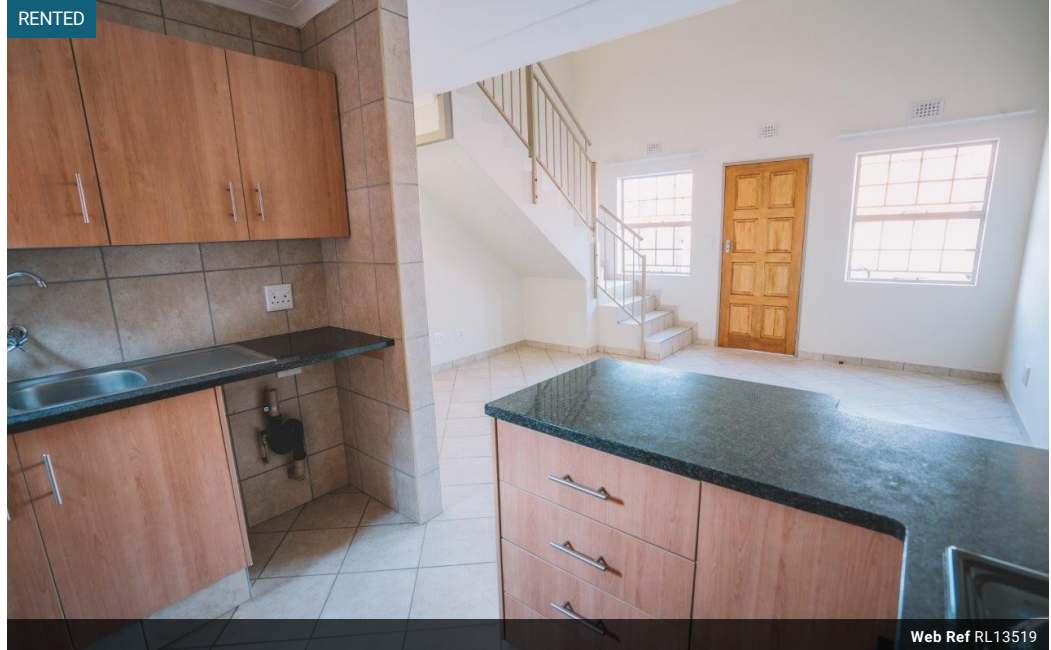

Margaret Makofane
066 305 2365
margaret@csirentals.co.za

Contact Head Office

011 805 6316

Third Floor Office Block F
Hertford Office Park
90 Bekker Rd
Vorna Valley
Midrand

Web Ref RL13519

R8,500 pm

Lease Period 6 months

Availability Immediately

Deposit -

Annual Escalation -

3 3 2

RENT NOW PAY ONLY THE DEPOSIT

- Platinum Manor -Five Star Security Complex (View daily from 9am till 6pm)
- Platinum Manor Security Estate.
- The first and unique complex in the North, with unique and spacious rooms.
- In the heart of the North where everything is accessible.
- Product:
- 3 Bedrooms, 2 Bathrooms
- Free standing house with a private walled garden
- Family oriented
- Pet friendly
- 2 garage .
- Built in kitchen units with granite tops
- Built in wardrobes in all bedrooms
- Security:
- Armed response
- Guards on duty at gates
- Electric fence ...

Features

Pets Allowed	Yes		
Interior		Exterior	
Bedrooms	3	Garages	2
Bathrooms	3	Security	Yes
Kitchens	1	Pool	No
Recep. Rooms	1	Views	Yes
Furnished	No