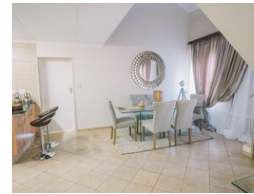

Rhulani Baloyi
071 611 5098
rhulani@csirentals.co.za

Contact Head Office

011 805 6316

Third Floor Office Block F
Hertford Office Park
90 Bekker Rd
Vorna Valley
Midrand

RENTED

Web Ref RL14454

R9,880 pm

Lease Period 12 months
Annual Escalation -

Availability Immediately

Deposit -

4 3 2

4 Bedroom House Rented in Chantelle

Platinum Manor Security Estate.

- The first and unique complex in the North, with unique and spacious rooms.
- In the heart of the North where everything is accessible.
- Product: 4 Bedrooms, 3 Bathrooms
- 4 bedroom units
- Family oriented
- carport.
- Built in kitchen units with granite tops
- Built in wardrobes in all bedrooms
- Security:
  - Armed response
  - Guards on duty at gates
  - Electric fence
  - CCTV Cameras
- Locality:
  - 2km from Wonderpark mall
  - 5km to Rosslyn
  - 15 minutes to Pretoria C R D

Features

Pets Allowed Yes

Interior

Bedrooms	4
Bathrooms	3
Kitchens	1
Recep. Rooms	1
Furnished	Yes

Exterior

Garages	2
Security	Yes
Pool	No
Views	Yes