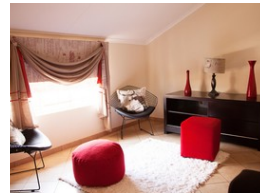

Precious Mashishi
066 305 2368
precious@csirentals.co.za

Contact Head Office

011 805 6316

Third Floor Office Block F
Hertford Office Park
90 Bekker Rd
Vorna Valley
Midrand

RENTED

Web Ref RL16838

R8,060 pm

Lease Period 6 months
Annual Escalation -

Availability Immediately

Deposit R8,060

🛏️ 3   🚿 2   🏠 1

FREE STANDING HOUSES TO RENT IN A SECURITY COMPLEX

PLATINUM MANOR ESTATE

Situated in 01 Clive Street, Chantelle. The most affordable 3 bedroom house in Pretoria. Built with a beautiful red face brick with modern finishes.

1. Product
2. 3 bedroom House
   - Built-in wardrobes in all the bedrooms
   - Kitchen units with granite tops
   - Single garage with a Carport

1. Savings
2. Prepaid water and electricity
   - Energy solar geysers

1. Security
2. 24hr security access control
   - Electric Fence
   - Armed response

Features

Pets Allowed Yes

Interior

Bedrooms	3
Bathrooms	2
Kitchens	1
Recep. Rooms	1
Furnished	No

Exterior

Garages	1
Carports / Parkings	1
Pool	No