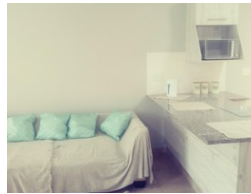

Rhulani Baloyi
071 611 5098
rhulani@csirentals.co.za

Contact Head Office

011 805 6316

Third Floor Office Block F
Hertford Office Park
90 Bekker Rd
Vorna Valley
Midrand

Web Ref RL11065

R5,950 pm

Lease Period 12 months
Annual Escalation -

Availability Immediately Deposit -

2 1

2 Bedroom Apartment Rented in Heatherdale

- Sylvia Heights -Five Star Security Complex (View daily from 9am till 6pm)
- Sylvia Heights Security Estate.
- The first and unique complex in the North, with unique and spacious rooms.
- In the heart of the North where everything is accessible.
- Product: 2 Bedrooms, 1 Bathrooms
- Brand new 2 bedroom units
- Family oriented
- carport.
- Built in kitchen units with granite tops
- Built in wardrobes in all bedrooms
- Security:
- Armed response
- Guards on duty at gates
- Electric fence ...

Features

Interior		Exterior	
Bedrooms	2	Carports / Parkings	1
Bathrooms	1	Security	Yes
Kitchens	1	Pool	No
Recep. Rooms	1	Views	Yes
Furnished	No