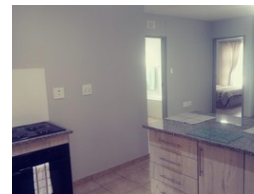

Rhulani Baloyi
071 611 5098
rhulani@csi rentals.co.za

Contact Head Office

011 805 6316

Third Floor Office Block F
Hertford Office Park
90 Bekker Rd
Vorna Valley
Midrand

Web Ref RL11124

R5,650 pm

Lease Period 12 months **Availability** Immediately **Deposit** -
Annual Escalation -

2 1

2 Bedroom Apartment Rented in Heatherdale

- Sylvia Heights -Five Star Security Complex (View daily from 9am till 6pm)
- Sylvia Heights Security Estate.
- The first and unique complex in the North, with unique and spacious rooms.
- In the heart of the North where everything is accessible.
- Product: 2 Bedrooms, 1 Bathrooms
- Brand new 2 bedroom units
- Family oriented
- carport.
- Built in kitchen units with granite tops
- Built in wardrobes in all bedrooms
- Security:
- Armed response
- Guards on duty at gates
- Electric fence ...

Features

Interior		Exterior	
Bedrooms	2	Carports / Parkings	1
Bathrooms	1	Security	Yes
Kitchens	1.5	Pool	No
Recep. Rooms	1	Views	Yes
Furnished	No