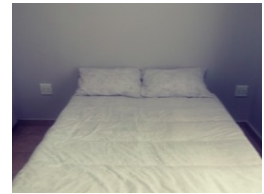

Rhulani Baloyi
071 611 5098
rhulani@csirentals.co.za

Contact Head Office

011 805 6316

Third Floor Office Block F
Hertford Office Park
90 Bekker Rd
Vorna Valley
Midrand

RENTED

Web Ref RL15119

R5,450 pm

Lease Period 12 months
Annual Escalation -

Availability Immediately

Deposit -

2 1

2 Bedroom Apartment Rented in Heatherdale

Sylvia Heights Security Estate.

- The first and unique complex in the North, with unique and spacious rooms.
- In the heart of the North where everything is accessible.
- Product: 2 Bedrooms, 1 Bathrooms
- Brand new 2 bedroom units
- Family oriented
- carport.
- Built in kitchen units with granite tops
- Built in wardrobes in all bedrooms
- Security:
- Armed response
- Guards on duty at gates
- Electric fence
- CCTV Cameras
- Locality:
- 2km...

Features

Interior

Bedrooms	2
Bathrooms	1
Kitchens	1
Recep. Rooms	1
Furnished	No

Exterior

Carports / Parkings	1
Security	Yes
Pool	No
Views	Yes