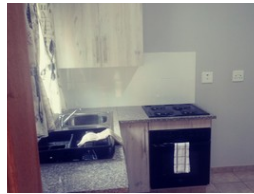

Rhulani Baloyi
071 611 5098
rhulani@csirentals.co.za

Contact Head Office

011 805 6316

Third Floor Office Block F
Hertford Office Park
90 Bekker Rd
Vorna Valley
Midrand

RENTED

Web Ref RL15119

R5,450 pm

Lease Period 12 months
Annual Escalation -

Availability Immediately

Deposit -

2 1

2 Bedroom Apartment Rented in Heatherdale

Sylvia Heights Security Estate.

- The first and unique complex in the North, with unique and spacious rooms.
- In the heart of the North where everything is accessible.
- Product: 2 Bedrooms, 1 Bathrooms
- Brand new 2 bedroom units
- Family oriented
- carport.
- Built in kitchen units with granite tops
- Built in wardrobes in all bedrooms
- Security:
- Armed response
- Guards on duty at gates
- Electric fence
- CCTV Cameras
- Locality:
- 2km...

Features

Interior

Bedrooms	2
Bathrooms	1
Kitchens	1
Recep. Rooms	1
Furnished	No

Exterior

Carports / Parkings	1
Security	Yes
Pool	No
Views	Yes