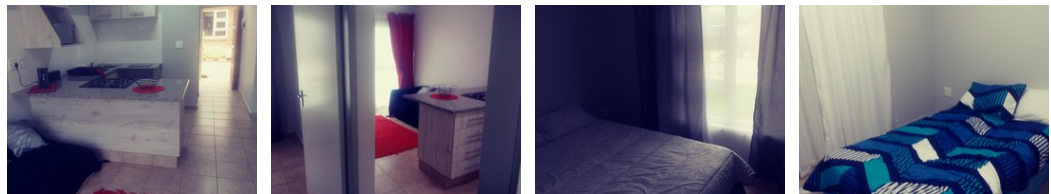

Web Ref RL15198

R5,650 pm

Lease Period 12 months    Availability Immediately    Deposit -  
Annual Escalation -

2    1

2 Bedroom Apartment Rented in Heatherdale

- Sylvia Heights Security Estate.
- The first and unique complex in the North, with unique and spacious rooms.
  - In the heart of the North where everything is accessible.
  - Product: 2 Bedrooms, 1 Bathrooms
  - Brand new 2 bedroom units
  - Family oriented
  - carport.
  - Built in kitchen units with granite tops
  - Built in wardrobes in all bedrooms
  - Security:
  - Armed response
  - Guards on duty at gates
  - Electric fence
  - CCTV Cameras
  - Locality:
  - 2km...