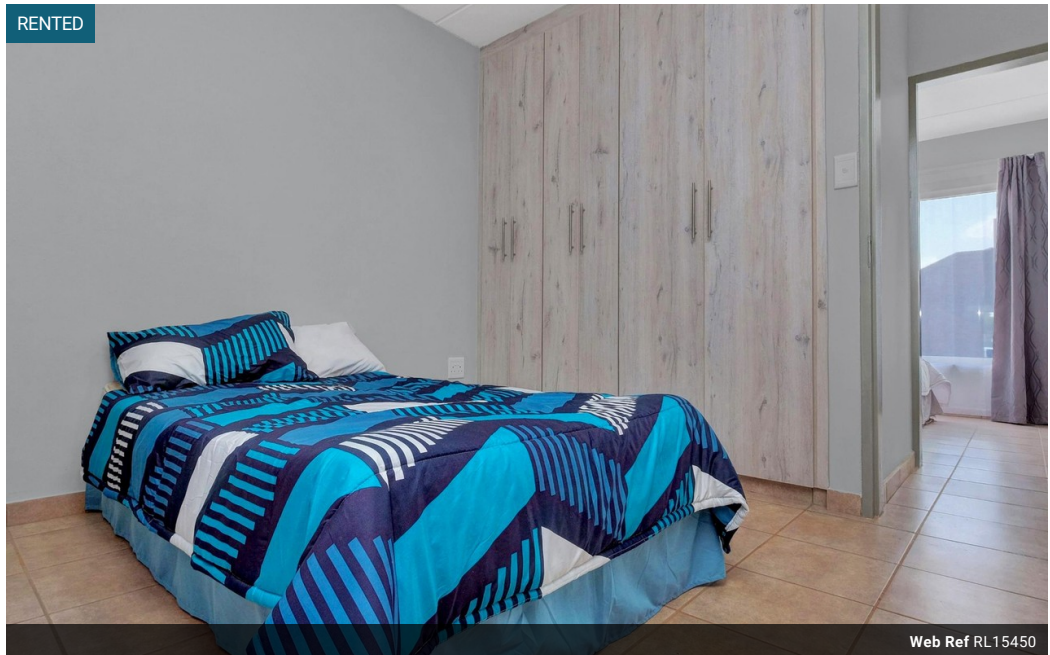

Rhulani Baloyi
071 611 5098
rhulani@csirentals.co.za

Contact Head Office

011 805 6316

Third Floor Office Block F
Hertford Office Park
90 Bekker Rd
Vorna Valley
Midrand

RENTED