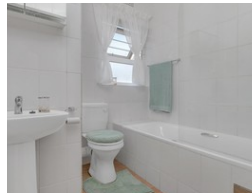

Rhulani Baloyi
071 611 5098
rhulani@csirentals.co.za

Contact Head Office

011 805 6316

Third Floor Office Block F
Hertford Office Park
90 Bekker Rd
Vorna Valley
Midrand

RENTED

Web Ref RL15653

R5,650 pm

Lease Period 12 months
Annual Escalation -

Availability Immediately Deposit -

2 1

2 Bedroom Apartment Rented in Heatherdale

Sylvia Heights Security Estate.

- The first and unique complex in the North, with unique and spacious rooms.
- In the heart of the North where everything is accessible.
- Product: 2 Bedrooms, 1 Bathrooms
- Brand new 2 bedroom units
- Family oriented
- carport.
- Built in kitchen units with granite tops
- Built in wardrobes in all bedrooms
- Security:
- Armed response
- Guards on duty at gates
- Electric fence
- CCTV Cameras
- Locality:
- 2km...

Features

Interior

Bedrooms	2
Bathrooms	1
Kitchens	1
Recep. Rooms	1
Furnished	No

Exterior

Carports / Parkings	1
Security	Yes
Pool	No
Views	Yes