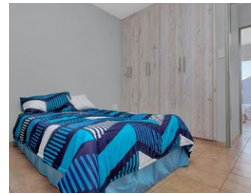

Rhulani Baloyi
071 611 5098
rhulani@csirentals.co.za

Contact Head Office

011 805 6316

Third Floor Office Block F
Hertford Office Park
90 Bekker Rd
Vorna Valley
Midrand

RENTED

Web Ref RL15653

R5,650 pm

Lease Period 12 months
Annual Escalation -

Availability Immediately Deposit -

2 1

2 Bedroom Apartment Rented in Heatherdale

Sylvia Heights Security Estate.

- The first and unique complex in the North, with unique and spacious rooms.
- In the heart of the North where everything is accessible.
- Product: 2 Bedrooms, 1 Bathrooms
- Brand new 2 bedroom units
- Family oriented
- carport.
- Built in kitchen units with granite tops
- Built in wardrobes in all bedrooms
- Security:
- Armed response
- Guards on duty at gates
- Electric fence
- CCTV Cameras
- Locality:
- 2km...

Features

Interior

Bedrooms	2
Bathrooms	1
Kitchens	1
Recep. Rooms	1
Furnished	No

Exterior

Carports / Parkings	1
Security	Yes
Pool	No
Views	Yes