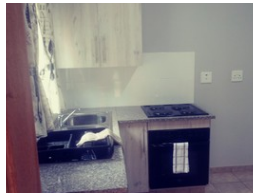

Rhulani Baloyi
071 611 5098
rhulani@csirentals.co.za

Contact Head Office

011 805 6316

Third Floor Office Block F
Hertford Office Park
90 Bekker Rd
Vorna Valley
Midrand

Web Ref RL11238

R5,450 pm

Lease Period 12 months   Availability Immediately   Deposit -
Annual Escalation -

🛏️ 2   🚿 1

2 Bedroom Apartment Rented in Heatherview

- . Sylvia Heights -Five Star Security Complex (View daily from 9am till 6pm)
- Sylvia Heights Security Estate.
- The first and unique complex in the North, with unique and spacious rooms.
- In the heart of the North where everything is accessible.
- Product: 2 Bedrooms, 1 Bathrooms
- Brand new 2 bedroom units
- Family oriented
- carport.
- Built in kitchen units with granite tops
- Built in wardrobes in all bedrooms
- Security:
- Armed response
- Guards on duty at gates
- Electric fence ...

Features

Interior		Exterior	
Bedrooms	2	Carports / Parkings	1
Bathrooms	1	Security	Yes
Kitchens	1	Pool	No
Recep. Rooms	1	Views	Yes
Furnished	No