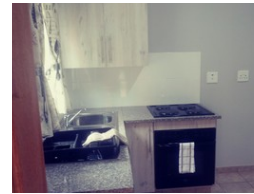

Rhulani Baloyi
071 611 5098
rhulani@csirentals.co.za

Contact Head Office

011 805 6316

Third Floor Office Block F
Hertford Office Park
90 Bekker Rd
Vorna Valley
Midrand

RENTED

Web Ref RL11342

R5,650 pm

Lease Period 12 months
Annual Escalation -

Availability Immediately

Deposit -

2 1

2 Bedroom Apartment Rented in Heatherview

Do not miss the opportunity to stay in this brand new upmarket estate! This estate is perfectly located in Heatherview with easy access to the R80 on ramp and a short distance from a variety of shopping centres and businesses, such as the Wonderpark Shopping Mall. This beautiful estate boasts a variety of lifestyle and security features! Special care was taken by the developer with regards to security: 24H manned access control with bio-metric readers, CCTV, electric fence, roaming guards and lots more! You will also enjoy Fibre Internet Connectivity, pre-paid water & electricity, solar geysers, landscaped gardens and a well-managed estate when you make SYLVIA HEIGHTS your home! Visit us today!

Features

Interior

Bedrooms	2
Bathrooms	1
Kitchens	1
Recep. Rooms	1
Furnished	No

Exterior

Carports / Parkings	1
Security	Yes
Pool	Yes
Views	Yes