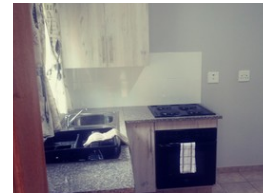

R5,950 pm

Lease Period 12 months
Annual Escalation -

Availability Immediately

Deposit -

2 1

2 Bedroom Apartment Rented in Heatherview

Sylvia Heights Security Estate.

- The first and unique complex in the North, with unique and spacious rooms.
- In the heart of the North where everything is accessible.
- Product: 2 Bedrooms, 1 Bathrooms
- Brand new 2 bedroom units
- Family oriented
- carport.
- Built in kitchen units with granite tops
- Built in wardrobes in all bedrooms
- Security:
- Armed response
- Guards on duty at gates
- Electric fence
- CCTV Cameras
- Locality:
- 2km...

Features

Interior

Bedrooms	2
Bathrooms	1
Kitchens	1
Recep. Rooms	1
Furnished	No

Exterior

Carports / Parkings	1
Security	Yes
Pool	No
Views	Yes