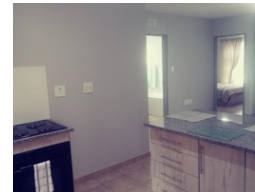

Rhulani Baloyi
071 611 5098
rhulani@csirentals.co.za

Contact Head Office

011 805 6316

Third Floor Office Block F
Hertford Office Park
90 Bekker Rd
Vorna Valley
Midrand

RENTED

Web Ref RL15288

R5,750 pm

Lease Period 12 months
Annual Escalation -

Availability Immediately

Deposit -

🛏️ 2 🚿 1

2 Bedroom Apartment Rented in Heatherview

Sylvia Heights Security Estate.

- The first and unique complex in the North, with unique and spacious rooms.
- In the heart of the North where everything is accessible.
- Product: 2 Bedrooms, 1 Bathrooms
- Brand new 2 bedroom units
- Family oriented
- carport.
- Built in kitchen units with granite tops
- Built in wardrobes in all bedrooms
- Security:
- Armed response
- Guards on duty at gates
- Electric fence
- CCTV Cameras
- Locality:
- 2km...

Features

Interior

Bedrooms	2
Bathrooms	1
Kitchens	1
Recep. Rooms	1
Furnished	Yes

Exterior

Carports / Parkings	1
Security	Yes
Pool	No
Views	Yes