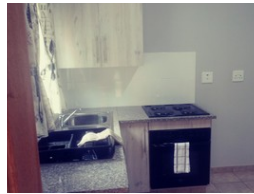

Rhulani Baloyi
071 611 5098
rhulani@csirentals.co.za

Contact Head Office

011 805 6316

Third Floor Office Block F
Hertford Office Park
90 Bekker Rd
Vorna Valley
Midrand

Web Ref RL15449

R5,950 pm

Lease Period 12 months
Annual Escalation -

Availability Immediately Deposit -

2 1

2 Bedroom Apartment Rented in Heatherview

Sylvia Heights Security Estate.

- The first and unique complex in the North, with unique and spacious rooms.
- In the heart of the North where everything is accessible.
- Product: 2 Bedrooms, 1 Bathrooms
- Brand new 2 bedroom units
- Family oriented
- carport.
- Built in kitchen units with granite tops
- Built in wardrobes in all bedrooms
- Security:
- Armed response
- Guards on duty at gates
- Electric fence
- CCTV Cameras
- Locality:
- 2km...

Features

Interior

Bedrooms 2
Bathrooms 1
Kitchens 1
Recep. Rooms 1
Furnished No

Exterior

Carports / Parkings 1
Security Yes
Pool No
Views Yes