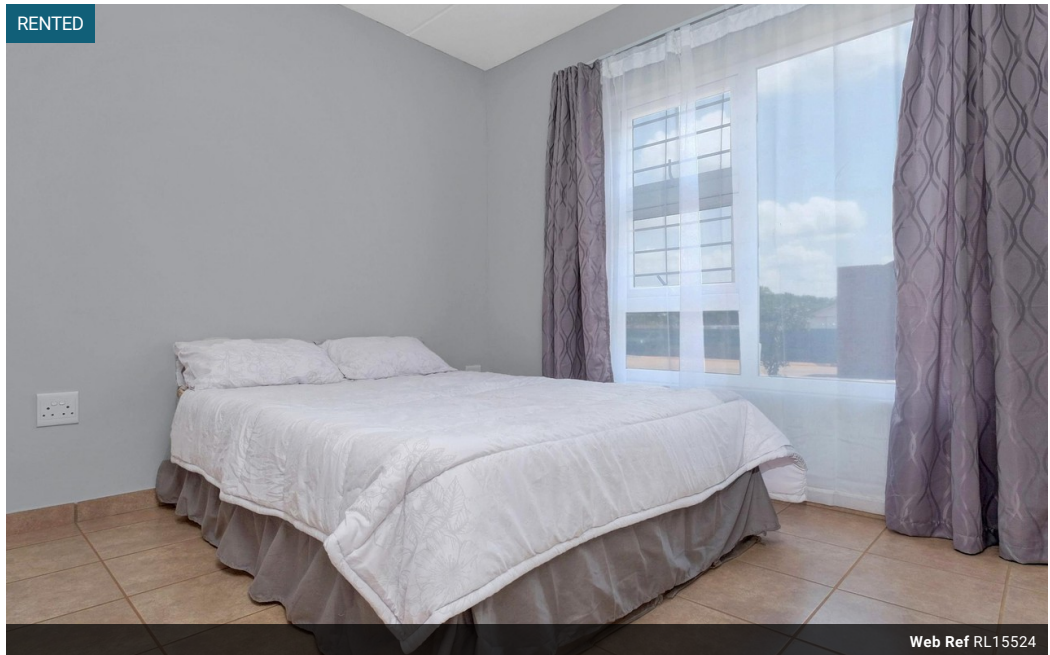

Rhulani Baloyi
071 611 5098
rhulani@csirentals.co.za

Contact Head Office

011 805 6316

Third Floor Office Block F
Hertford Office Park
90 Bekker Rd
Vorna Valley
Midrand

RENTED