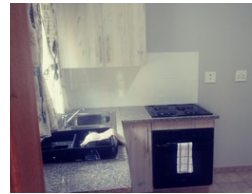

Rhulani Baloyi
071 611 5098
rhulani@csirentals.co.za

Contact Head Office

011 805 6316

Third Floor Office Block F
Hertford Office Park
90 Bekker Rd
Vorna Valley
Midrand

RENTED

Web Ref RL11344

R5,750 pm

Lease Period 12 months   Availability Immediately   Deposit -
Annual Escalation -

2   1

2 Bedroom Apartment Rented in Klerksoord

Do not miss the opportunity to stay in this brand new upmarket estate! This estate is perfectly located in Heatherview with easy access to the R80 on ramp and a short distance from a variety of shopping centres and businesses, such as the Wonderpark Shopping Mall. This beautiful estate boasts a variety of lifestyle and security features! Special care was taken by the developer with regards to security: 24H manned access control with bio-metric readers, CCTV, electric fence, roaming guards and lots more! You will also enjoy Fibre Internet Connectivity, pre-paid water & electricity, solar geysers, landscaped gardens and a well-managed estate when you make SYLVIA HEIGHTS your home! Visit us today!

Features

Interior		Exterior	
Bedrooms	2	Carports / Parkings	1
Bathrooms	1	Security	Yes
Kitchens	1	Pool	No
Recep. Rooms	1	Views	Yes
Furnished	No