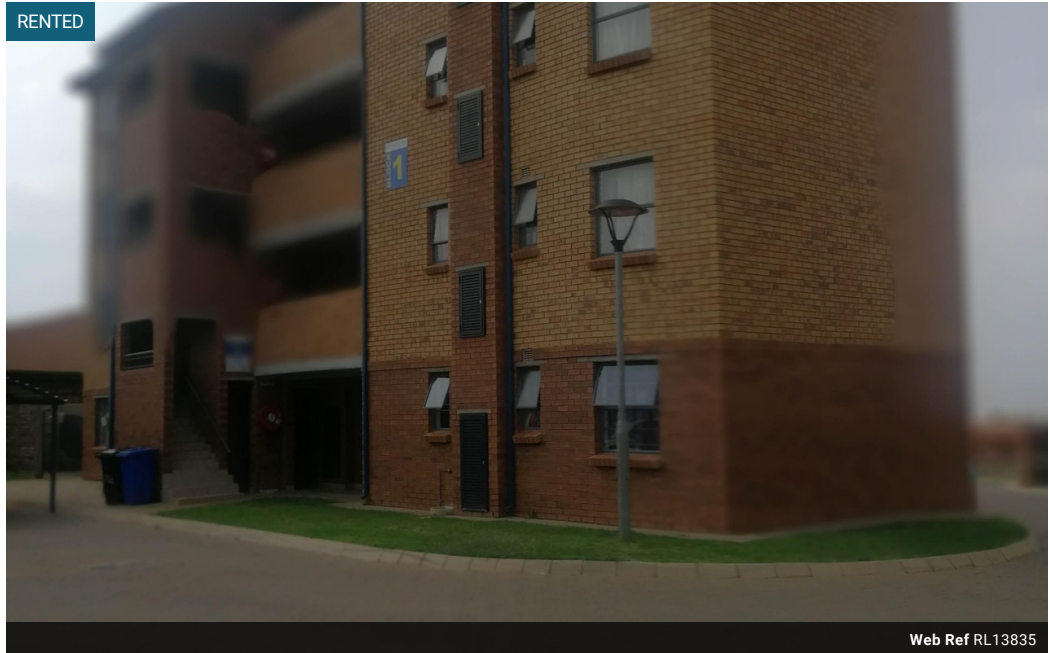

Precious Mashishi
066 305 2368
precious@csirentals.co.za

Contact Head Office

011 805 6316

Third Floor Office Block F
Hertford Office Park
90 Bekker Rd
Vorna Valley
Midrand

RENTED