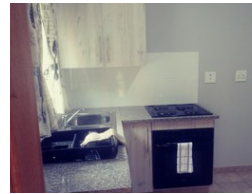

Rhulani Baloyi
071 611 5098
rhulani@csirentals.co.za

Contact Head Office

011 805 6316

Third Floor Office Block F
Hertford Office Park
90 Bekker Rd
Vorna Valley
Midrand