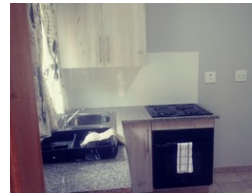

Rhulani Baloyi
071 611 5098
rhulani@csirentals.co.za

Contact Head Office

011 805 6316

Third Floor Office Block F
Hertford Office Park
90 Bekker Rd
Vorna Valley
Midrand

Web Ref RL11560

R5,950 pm

Lease Period 12 months   Availability Immediately   Deposit -
Annual Escalation -

2   1

2 Bedroom Apartment Rented in Akasia

Do not miss the opportunity to stay in this brand new upmarket estate! This estate is perfectly located in Heatherview with easy access to the R80 on ramp and a short distance from a variety of shopping centres and businesses, such as the Wonderpark Shopping Mall. This beautiful estate boasts a variety of lifestyle and security features! Special care was taken by the developer with regards to security: 24H manned access control with bio-metric readers, CCTV, electric fence, roaming guards and lots more! You will also enjoy Fibre Internet Connectivity, pre-paid water & electricity, solar geysers, landscaped gardens and a well-managed estate when you make SYLVIA HEIGHTS your home! Visit us today!

Features

Interior		Exterior	
Bedrooms	2	Carports / Parkings	1
Bathrooms	1	Security	Yes
Kitchens	1	Pool	No
Recep. Rooms	1	Views	Yes
Furnished	No