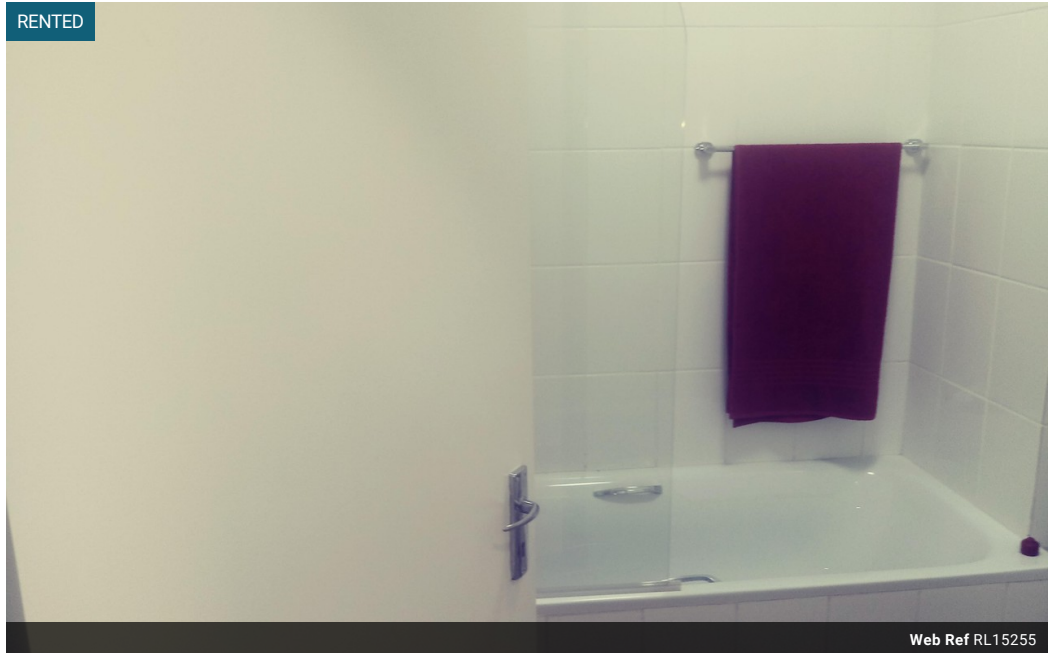

Rhulani Baloyi
071 611 5098
rhulani@csirentals.co.za

Contact Head Office

011 805 6316

Third Floor Office Block F
Hertford Office Park
90 Bekker Rd
Vorna Valley
Midrand

RENTED