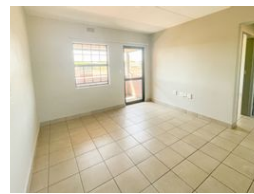

Web Ref RL235316

R7,000 pm

Lease Period 12 months  
Annual Escalation - Availability Immediately Deposit R7,000

🛏️ 2 🚿 1

2 Bedroom Apartment To Let in Montana Park

- Oxford Heights Montan
- The first and unique complex in the North, with unique and spacious rooms.
  - In the heart of the North where everything is accessible.
  - Product: 2 Bedrooms, 1 Bathrooms
  - 2 bedroom units
  - Family oriented
  - carport.
  - Built in kitchen units with granite tops
  - Built in wardrobes in all bedrooms
  - Security:
  - Armed response
  - Guards on duty at gates
  - Electric fence
  - CCTV Cameras
  - Locality:
  - 2km from Kolonnade mall
  - 5km to Rosslyn
  - 15 minutes to Pretoria C R D

Features

Interior		Exterior		Sizes	
Bedrooms	2	Carports / Parkings	1	Floor Size	51m <sup>2</sup>
Bathrooms	1	Security	Yes		
Kitchens	1	Pool	Yes		
Recep. Rooms	1	Views	True		
Furnished	No				

**Extras**  
24 Hour Access 24 Hour Response Bath, Toilet and Basin Built in Wardrobes Carport Closed Circuit TV Complex Electric Fencing Estate Fenced Pool Fibre Lapa Laundry Guard House Granite Tops Near Mini Bus Service Near Bus Service Office Satellite Dish Secure Parking Open Plan Kitchen Open Plan Special Feature Safe Visitors Parking Washing Machine Connection Guard Open Plan Residential Security Complex Security Estate Tiled Floors Shower