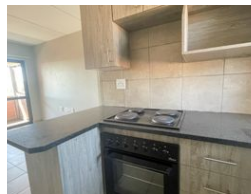

Web Ref RL235316

R7,000 pm

Lease Period 12 months  
Annual Escalation - Availability Immediately Deposit R7,000

🛏️ 2 🚿 1

2 Bedroom Apartment To Let in Montana Park

- Oxford Heights Montan
- The first and unique complex in the North, with unique and spacious rooms.
  - In the heart of the North where everything is accessible.
  - Product: 2 Bedrooms, 1 Bathrooms
  - 2 bedroom units
  - Family oriented
  - carport.
  - Built in kitchen units with granite tops
  - Built in wardrobes in all bedrooms
  - Security:
  - Armed response
  - Guards on duty at gates
  - Electric fence
  - CCTV Cameras
  - Locality:
  - 2km from Kolonnade mall
  - 5km to Rosslyn
  - 15 minutes to Pretoria C R D

Features

Interior		Exterior		Sizes	
Bedrooms	2	Carports / Parkings	1	Floor Size	51m <sup>2</sup>
Bathrooms	1	Security	Yes		
Kitchens	1	Pool	Yes		
Recep. Rooms	1	Views	True		
Furnished	No				

**Extras**  
24 Hour Access 24 Hour Response Bath, Toilet and Basin Built in Wardrobes Carport Closed Circuit TV Complex Electric Fencing Estate Fenced Pool Fibre Lapa Laundry Guard House Granite Tops Near Mini Bus Service Near Bus Service Office Satellite Dish Secure Parking Open Plan Kitchen Open Plan Special Feature Safe Visitors Parking Washing Machine Connection Guard Open Plan Residential Security Complex Security Estate Tiled Floors Shower