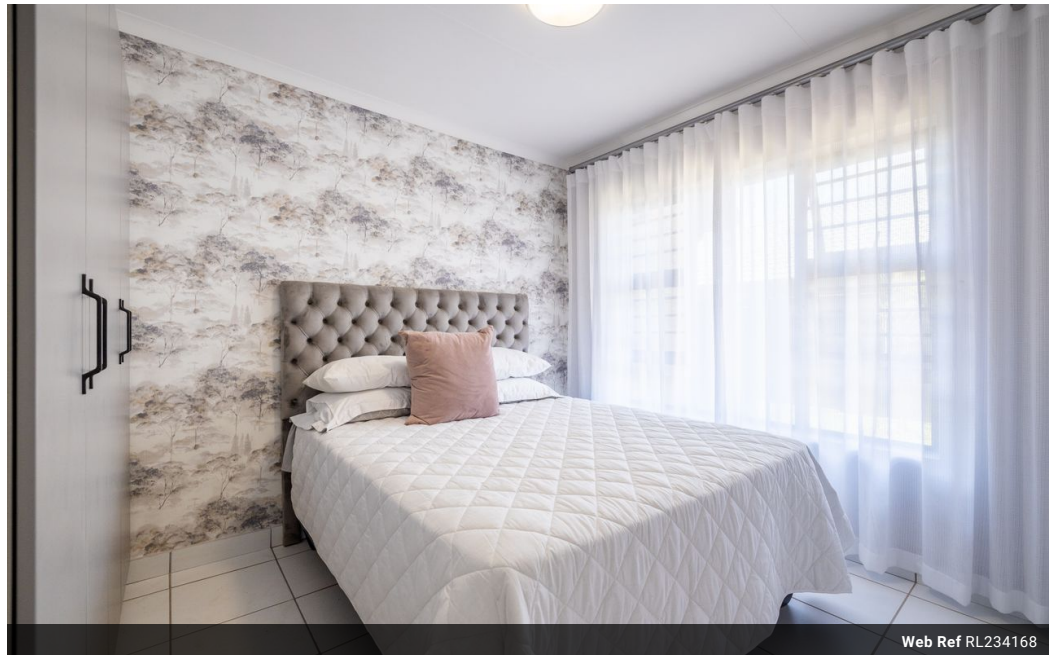

Monica Van der Merwe
083 339 7272
monica@csirentals.co.za

Contact Head Office

011 805 6316

Third Floor Office Block F
Hertford Office Park
90 Bekker Rd
Vorna Valley
Midrand