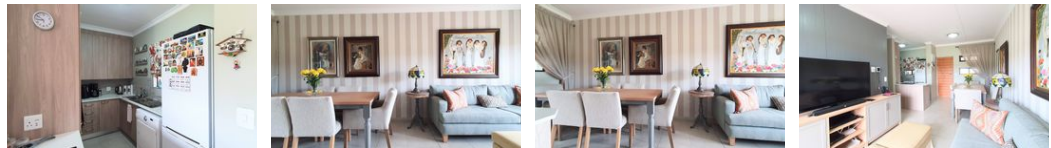

Web Ref RL235112