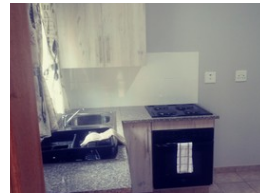

Rhulani Baloyi
071 611 5098
rhulani@csi rentals.co.za

Contact Head Office

011 805 6316

Third Floor Office Block F
Hertford Office Park
90 Bekker Rd
Vorna Valley
Midrand

Web Ref RL11300

R5,750 pm

Lease Period 24 months
Annual Escalation -

Availability Immediately

Deposit -

2 1

2 Bedroom Apartment Rented in Pretoria North

- Sylvia Heights -Five Star Security Complex (View daily from 9am till 6pm)
- Sylvia Heights Security Estate.
- The first and unique complex in the North, with unique and spacious rooms.
- In the heart of the North where everything is accessible.
- Product: 2 Bedrooms, 1 Bathrooms
- Brand new 2 bedroom units
- Family oriented
- carport.
- Built in kitchen units with granite tops
- Built in wardrobes in all bedrooms
- Security:
- Armed response
- Guards on duty at gates
- Electric fence ...

Features

Interior

Bedrooms	2
Bathrooms	1
Kitchens	1
Recep. Rooms	1
Studies	1
Furnished	No

Exterior

Carports / Parkings	1
Security	Yes
Pool	No
Views	Yes