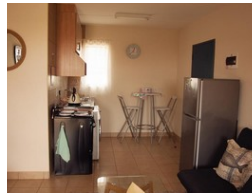

Rhulani Baloyi
071 611 5098
rhulani@csirentals.co.za

Contact Head Office

011 805 6316

Third Floor Office Block F
Hertford Office Park
90 Bekker Rd
Vorna Valley
Midrand

RENTED

Web Ref RL14104

R5,670 pm

Lease Period 12 months
Annual Escalation -

Availability Immediately Deposit -

2 Bedroom Apartment Rented in Pretoria North

Platinum Manor Security Estate.

- The first and unique complex in the North, with unique and spacious rooms.
- In the heart of the North where everything is accessible.
- Product: 2 Bedrooms, 1 Bathrooms
- 2 bedroom units
- Family oriented
- carport.
- Built in kitchen units with granite tops
- Built in wardrobes in all bedrooms
- Security:
- Armed response
- Guards on duty at gates
- Electric fence
- CCTV Cameras
- Locality:
- 2km from Wonderpark mall
- 5km to Rosslyn
- 15 minutes to Pretoria C R D

Features

Interior

Bedrooms	2
Bathrooms	1
Kitchens	1
Recep. Rooms	1
Furnished	No

Exterior

Carports / Parkings	1
Security	Yes
Pool	No
Views	Yes