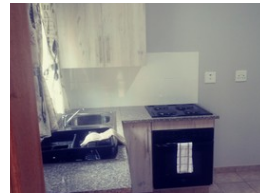

Rhulani Baloyi
071 611 5098
rhulani@csirentals.co.za

Contact Head Office

011 805 6316

Third Floor Office Block F
Hertford Office Park
90 Bekker Rd
Vorna Valley
Midrand

Web Ref RL15056

R5,950 pm

Lease Period 12 months
Annual Escalation -

Availability Immediately Deposit -

2 1

2 Bedroom Apartment Rented in Pretoria North

Sylvia Heights Security Estate.

- The first and unique complex in the North, with unique and spacious rooms.
- In the heart of the North where everything is accessible.
- Product: 2 Bedrooms, 1 Bathrooms
- Brand new 2 bedroom units
- Family oriented
- carport.
- Built in kitchen units with granite tops
- Built in wardrobes in all bedrooms
- Security:
- Armed response
- Guards on duty at gates
- Electric fence
- CCTV Cameras
- Locality:
- 2km...

Features

Interior

Bedrooms	2
Bathrooms	1
Kitchens	1
Recep. Rooms	1
Furnished	No

Exterior

Carports / Parkings	1
Security	Yes
Pool	No
Views	Yes