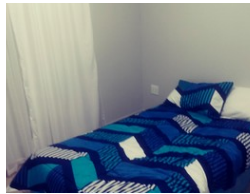

Rhulani Baloyi
071 611 5098
rhulani@csirentals.co.za

Contact Head Office

011 805 6316

Third Floor Office Block F
Hertford Office Park
90 Bekker Rd
Vorna Valley
Midrand

Web Ref RL15296

R5,650 pm

Lease Period 12 months
Annual Escalation -

Availability Immediately

Deposit -

2 1

2 Bedroom Apartment Rented in Pretoria North

Sylvia Heights Security Estate.

- The first and unique complex in the North, with unique and spacious rooms.
- In the heart of the North where everything is accessible.
- Product: 2 Bedrooms, 1 Bathrooms
- Brand new 2 bedroom units
- Family oriented
- carport.
- Built in kitchen units with granite tops
- Built in wardrobes in all bedrooms
- Security:
- Armed response
- Guards on duty at gates
- Electric fence
- CCTV Cameras
- Locality:
- 2km...

Features

Interior

Bedrooms	2
Bathrooms	1
Kitchens	1
Recep. Rooms	1
Furnished	No

Exterior

Carports / Parkings	1
Security	Yes
Pool	No
Views	Yes