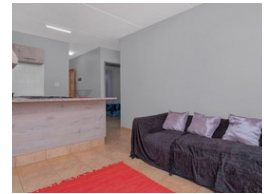

Rhulani Baloyi
071 611 5098
rhulani@csirentals.co.za

Contact Head Office

011 805 6316

Third Floor Office Block F
Hertford Office Park
90 Bekker Rd
Vorna Valley
Midrand

RENTED

Web Ref RL15333

R5,650 pm

Lease Period 12 months
Annual Escalation -

Availability Immediately

Deposit -

🛏️ 2 🚿 1

2 Bedroom Apartment Rented in Pretoria North

Sylvia Heights Security Estate.

- The first and unique complex in the North, with unique and spacious rooms.
- In the heart of the North where everything is accessible.
- Product: 2 Bedrooms, 1 Bathrooms
- Brand new 2 bedroom units
- Family oriented
- carport.
- Built in kitchen units with granite tops
- Built in wardrobes in all bedrooms
- Security:
- Armed response
- Guards on duty at gates
- Electric fence
- CCTV Cameras
- Locality:
- 2km...

Features

Interior

Bedrooms	2
Bathrooms	1
Kitchens	1
Recep. Rooms	1
Furnished	No

Exterior

Carports / Parkings	1
Security	Yes
Pool	No
Views	Yes