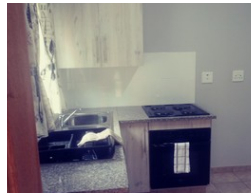

Rhulani Baloyi
071 611 5098
rhulani@csirentals.co.za

Contact Head Office

011 805 6316

Third Floor Office Block F
Hertford Office Park
90 Bekker Rd
Vorna Valley
Midrand

Web Ref RL15491

R5,450 pm

Lease Period 24 months
Annual Escalation -

Availability Immediately Deposit -

2 1

2 Bedroom Apartment Rented in Pretoria North

Sylvia Heights Security Estate.

- The first and unique complex in the North, with unique and spacious rooms.
- In the heart of the North where everything is accessible.
- Product: 2 Bedrooms, 1 Bathrooms
- Brand new 2 bedroom units
- Family oriented
- carport.
- Built in kitchen units with granite tops
- Built in wardrobes in all bedrooms
- Security:
- Armed response
- Guards on duty at gates
- Electric fence
- CCTV Cameras
- Locality:
- 2km...

Features

Interior

Bedrooms	2
Bathrooms	1
Kitchens	1
Recep. Rooms	1
Furnished	No

Exterior

Carports / Parkings	1
Security	Yes
Pool	No
Views	Yes