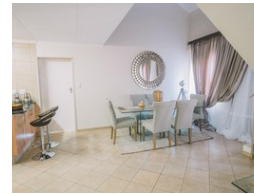

Rhulani Baloyi
071 611 5098
rhulani@csirentals.co.za

Contact Head Office

011 805 6316

Third Floor Office Block F
Hertford Office Park
90 Bekker Rd
Vorna Valley
Midrand

RENTED

Web Ref RL14101

R9,880 pm

Lease Period 12 months
Annual Escalation -

Availability Immediately

Deposit -

🛏️ 4   🚿 3   🚗 2

4 Bedroom House Rented in Pretoria North

Platinum Manor Security Estate.

- The first and unique complex in the North, with unique and spacious rooms.
- In the heart of the North where everything is accessible.
- Product: 4 Bedrooms, 3 Bathrooms
- 4 bedroom units
- Family oriented
- carport.
- Built in kitchen units with granite tops
- Built in wardrobes in all bedrooms
- Security:
  - Armed response
  - Guards on duty at gates
  - Electric fence
  - CCTV Cameras
- Locality:
  - 2km from Wonderpark mall
  - 5km to Rosslyn
  - 15 minutes to Pretoria C R D

Features

Pets Allowed Yes

Interior

Bedrooms	4
Bathrooms	3
Kitchens	1
Recep. Rooms	1
Studies	1
Furnished	No

Exterior

Garages	2
Security	No
Pool	No
Views	Yes