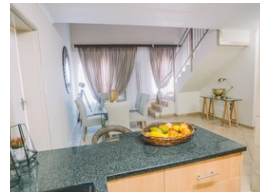

Rhulani Baloyi
071 611 5098
rhulani@csirentals.co.za

Contact Head Office

011 805 6316

Third Floor Office Block F
Hertford Office Park
90 Bekker Rd
Vorna Valley
Midrand

RENTED

Web Ref RL14698

R9,880 pm

Lease Period 12 months
Annual Escalation -

Availability Immediately

Deposit -

🛏️ 4   🚿 3   🏠 2

4 Bedroom House Rented in Pretoria North

Platinum Manor Security Estate.

- The first and unique complex in the North, with unique and spacious rooms.
- In the heart of the North where everything is accessible.
- Product: 4 Bedrooms, 3 Bathrooms
- 4 bedroom units
- Family oriented
- carport.
- Built in kitchen units with granite tops
- Built in wardrobes in all bedrooms
- Security:
- Armed response
- Guards on duty at gates
- Electric fence
- CCTV Cameras
- Locality:
- 2km from Wonderpark mall
- 5km to Rosslyn
- 15 minutes to Pretoria C R D

Features

Pets Allowed Yes

Interior

Bedrooms	4
Bathrooms	3
Kitchens	1
Recep. Rooms	1
Furnished	No

Exterior

Garages	2
Security	Yes
Pool	No
Views	Yes