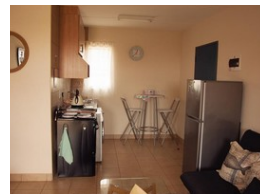

Rhulani Baloyi
071 611 5098
rhulani@csirentals.co.za

Precious Mashishi
066 305 2368

precious@csirentals.co.za

Contact Head Office

011 805 6316

Third Floor Office Block F
Hertford Office Park
90 Bekker Rd
Vorna Valley
Midrand

RENTED

Web Ref RL14830

R5,150 pm

Lease Period 12 months
Annual Escalation -

Availability Immediately

Deposit -

2 1

2 Bedroom House Rented in Pretoria North

Platinum Manor Security Estate.

- The first and unique complex in the North, with unique and spacious rooms.
- In the heart of the North where everything is accessible.
- Product: 2 Bedrooms, 1 Bathrooms
- 2 bedroom units
- Family oriented
- carport.
- Built in kitchen units with granite tops
- Built in wardrobes in all bedrooms
- Security:
  - Armed response
  - Guards on duty at gates
  - Electric fence
  - CCTV Cameras
- Locality:
  - 2km from Wonderpark mall
  - 5km to Rosslyn
  - 15 minutes to Pretoria C R D

Features

Interior

Bedrooms	2
Bathrooms	1
Kitchens	1
Recep. Rooms	1
Furnished	No

Exterior

Carports / Parkings	1
Security	Yes
Pool	No
Views	Yes