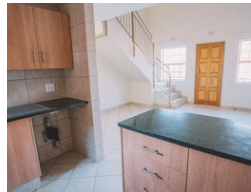

Rhulani Baloyi
071 611 5098
rhulani@csirentals.co.za

Contact Head Office

011 805 6316

Third Floor Office Block F
Hertford Office Park
90 Bekker Rd
Vorna Valley
Midrand

Web Ref RL14933

R8,060 pm

Lease Period 12 months   Availability Immediately   Deposit -
Annual Escalation -

3   2   1

3 Bedroom House Rented in Pretoria North

1. Platinum Manor Security Estate.
2. The first and unique complex in the North, with unique and spacious rooms.
   - In the heart of the North where everything is accessible.
   - Product: 3 Bedrooms, 2 Bathrooms
   - Brand new 3 bedroom units
   - Family oriented
   - carport.
   - Built in kitchen units with granite tops
   - Built in wardrobes in all bedrooms
   - Security:
     - Armed response
     - Guards on duty at gates
     - Electric fence
     - CCTV Cameras
   - Locality:
     - 2km from Wonderpark mall
     - 5km to Rosslyn
     - 15 minutes to Pretoria C R D

Features

Pets Allowed	Yes		
Interior		Exterior	
Bedrooms	3	Garages	1
Bathrooms	2	Carports / Parkings	1
Kitchens	1	Security	Yes
Recep. Rooms	1	Pool	No
Furnished	No	Views	Yes