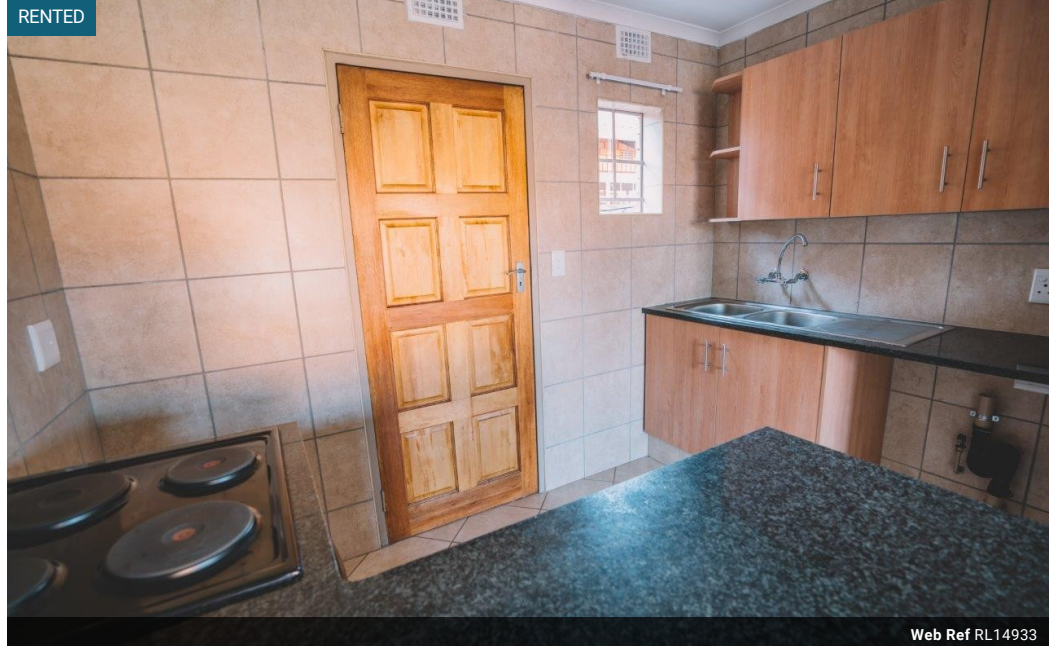

Rhulani Baloyi
071 611 5098
rhulani@csirentals.co.za

Contact Head Office

011 805 6316

Third Floor Office Block F
Hertford Office Park
90 Bekker Rd
Vorna Valley
Midrand

R8,060 pm

Lease Period 12 months   Availability Immediately   Deposit -
Annual Escalation -

3   2   1

3 Bedroom House Rented in Pretoria North

1. Platinum Manor Security Estate.
2. The first and unique complex in the North, with unique and spacious rooms.
   - In the heart of the North where everything is accessible.
   - Product: 3 Bedrooms, 2 Bathrooms
   - Brand new 3 bedroom units
   - Family oriented
   - carport.
   - Built in kitchen units with granite tops
   - Built in wardrobes in all bedrooms
   - Security:
     - Armed response
     - Guards on duty at gates
     - Electric fence
     - CCTV Cameras
   - Locality:
     - 2km from Wonderpark mall
     - 5km to Rosslyn
     - 15 minutes to Pretoria C R D

Features

Pets Allowed	Yes		
Interior		Exterior	
Bedrooms	3	Garages	1
Bathrooms	2	Carports / Parkings	1
Kitchens	1	Security	Yes
Recep. Rooms	1	Pool	No
Furnished	No	Views	Yes