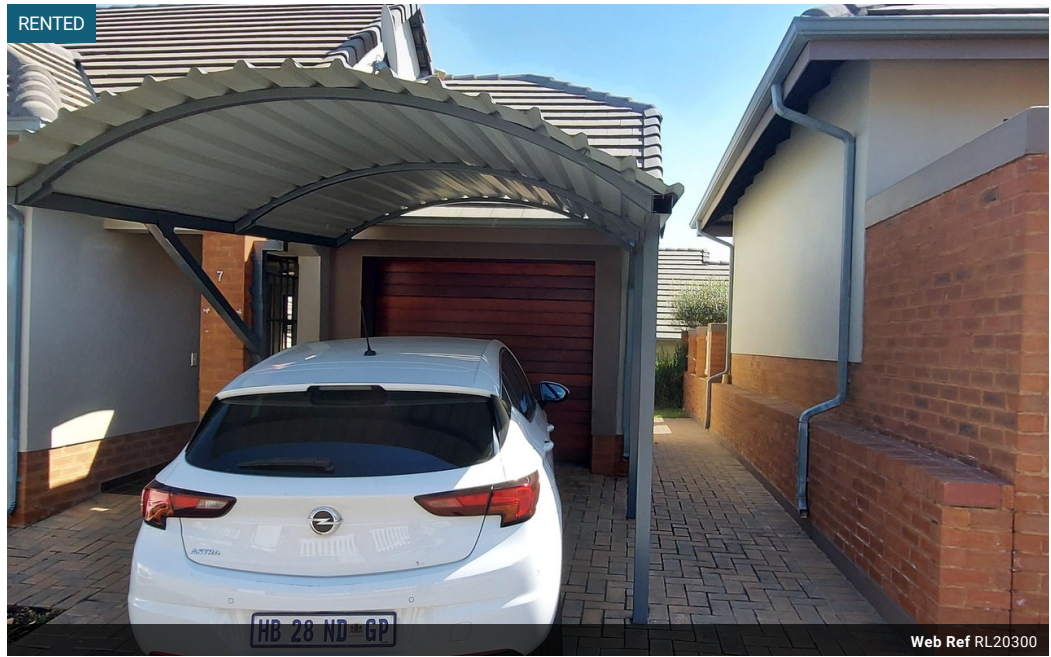

Anita Meyer
063 019 4712
anita@csiproperties.co.za

Contact Head Office

011 805 6316

Third Floor Office Block F
Hertford Office Park
90 Bekker Rd
Vorna Valley
Midrand

R15,000 pm

Monthly Levy R660   Lease Period 12 months   Availability Immediately
Deposit -   Annual Escalation -

DOUGLASDALE RETIREMENT VILLAGE!!! OVER THE AGE OF 50?? CALL NOW!!!

DOUGLASDALE RETIREMENT VILLAGE!!! OVER THE AGE OF 50?? CALL NOW!!!

Available from the 1st of January is this stunning 2 bedroom cottage. The cottage comes with a full kitchen, single garage and outside patio area. There are 2 bathrooms which includes a bath and a shower.

Village Features:

- Elevators in all apartment Blocks
- Safe - 24 Hour Security and Access Control
- Satisfying - Dining room with fully-equipped industrial kitchen open daily
- Self - Hair & Beauty salon
- Doctor's consulting room
- Laundry Service
- Shuttle Service
- Fully equipped frail care facility / and mid care facility
- Excellent gardening and cleaning team keeping the complex neat and tidy at all times

Unit Features:

- Water included in the monthly rental

Features

Interior		Exterior	
Bedrooms	2	Garages	1
Bathrooms	2	Carports / Parkings	1
Kitchens	1	Pool	No
Recep. Rooms	2		
Studies	1		
Furnished	No